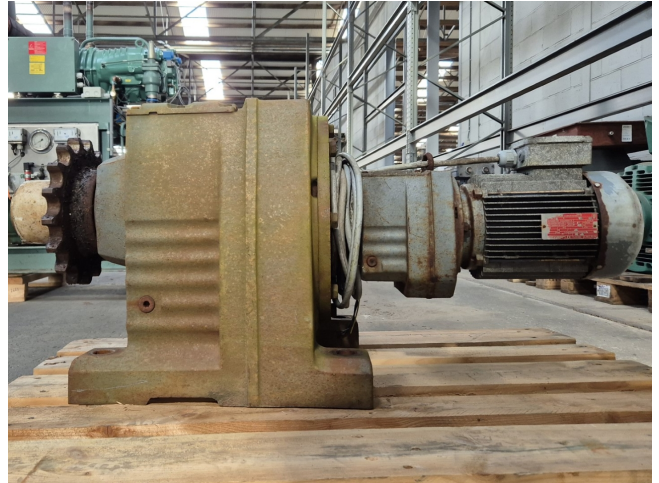

Vector R137R77 A Gear box

Specifications

Marka	Vector
Rodzaj	R137R77 A Gear box
Spec.	2,5 kW - 1400/1700 RPM
Stock	1

Description

Used Vector R137R77 A Gear box

Used Vector / Sew R137R77 A Gear box driven by a Vector DFT100LS4 electric motor: 50/60 Hz - 2,5 kW - 1400/1700 RPM. Dimensions: 1200x420x500 mm (LxWxH).